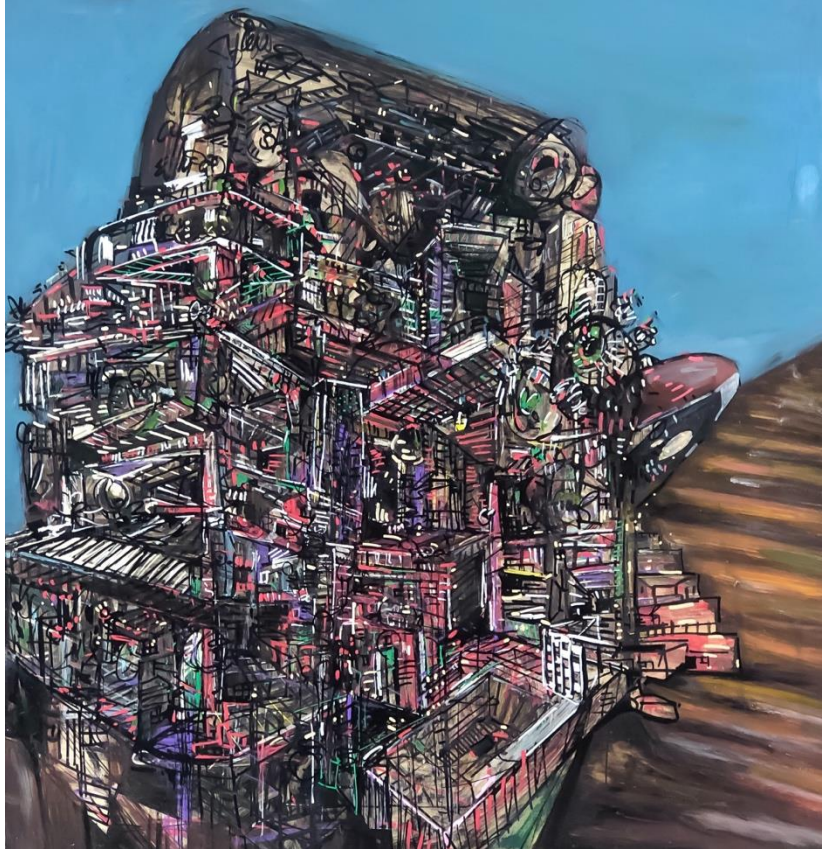

CEYHUN VURUCU

TÜRKİYE

İç mimari, 34x33 cm, Akrilik ve Yağlı Boya, 2020
Interior design, 34x33 cm, Acrylic and Oil Paint, 2020